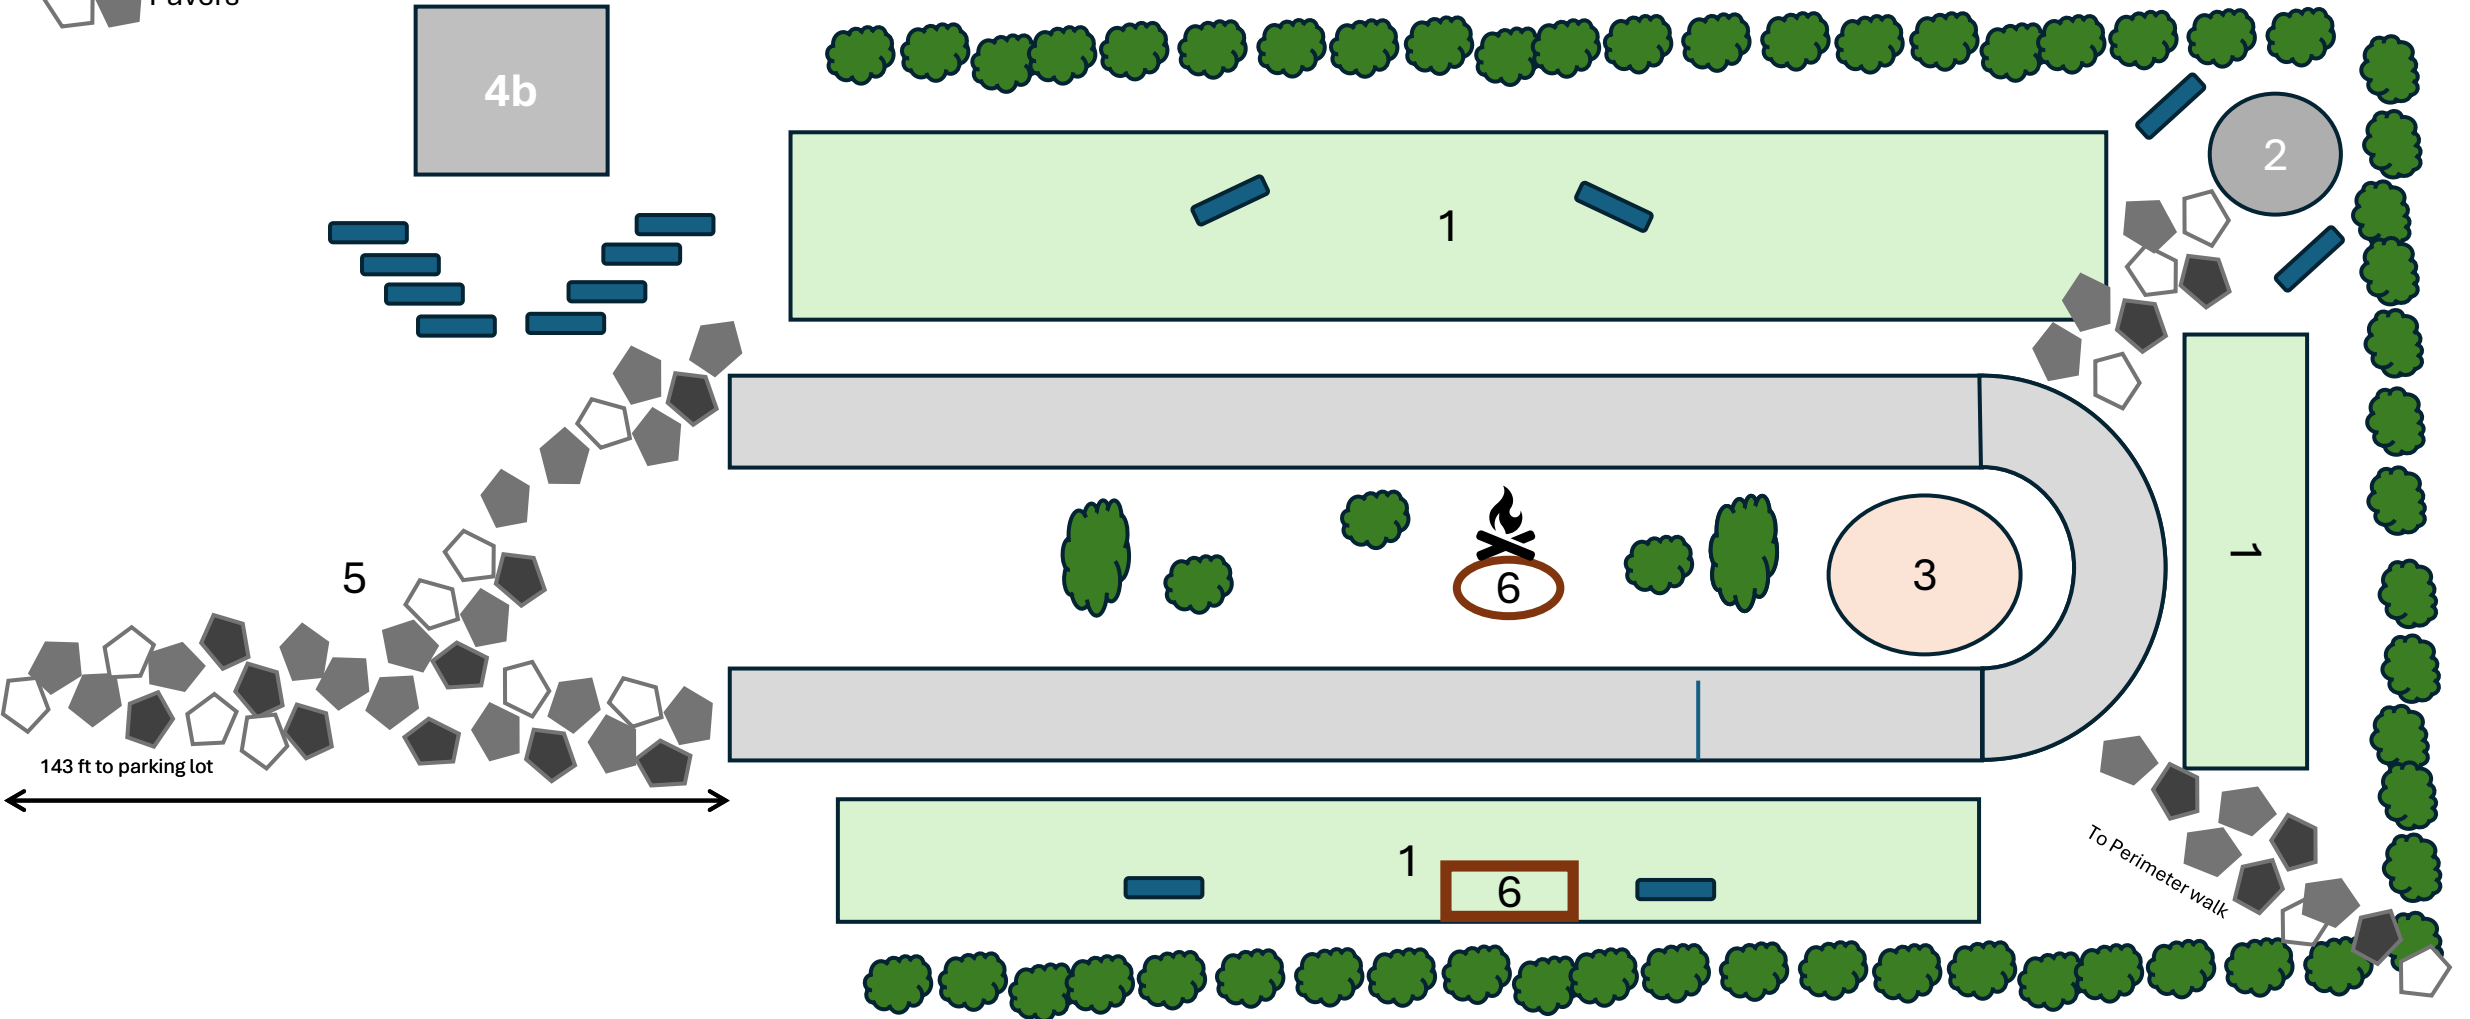

# Property map with 1 mile perimeter walk

## 2 Options for prayer chapel location

- 1- Wildflower fields
- 2- Refurbished pavilion
- 3- Labyrinth (20 ft diameter)
- 4 - Prayer chapel (18 x 20ft)
- 5- Seating / Pavers around area where people will gather
- 6- Firepit / Wood Rack

Corn field (aka Peace Farm)

Drawn by: Marguerite Davis